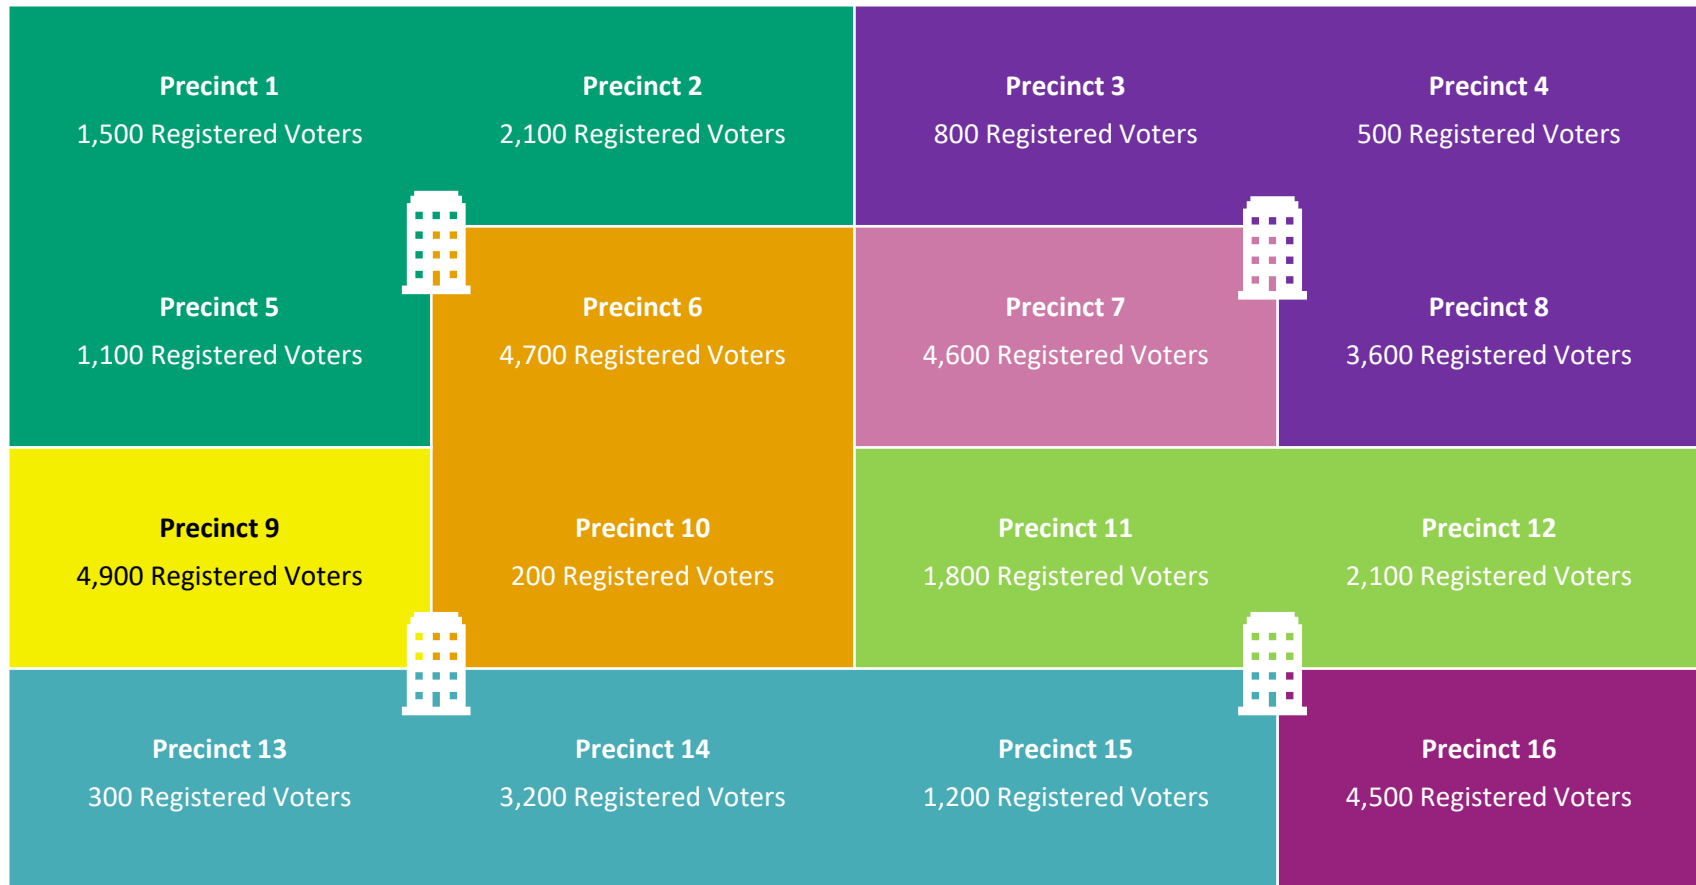

Population-Based Combination

Population-Based Combination

Population-Based Combination

**Total
4,500**

Population-Based Combination

Population-Based Combination

Population-Based Combination

Population-Based Combination

Total
County Election
Precincts:
16

Total
Combined
Precincts:
8

Total
Required
Polling Places:
8

Population-Based Combination

**Total
County Election
Precincts:
16**

**Total
Combined
Precincts:
8**

x 50% =

**Total
Required
Polling Places:
4**