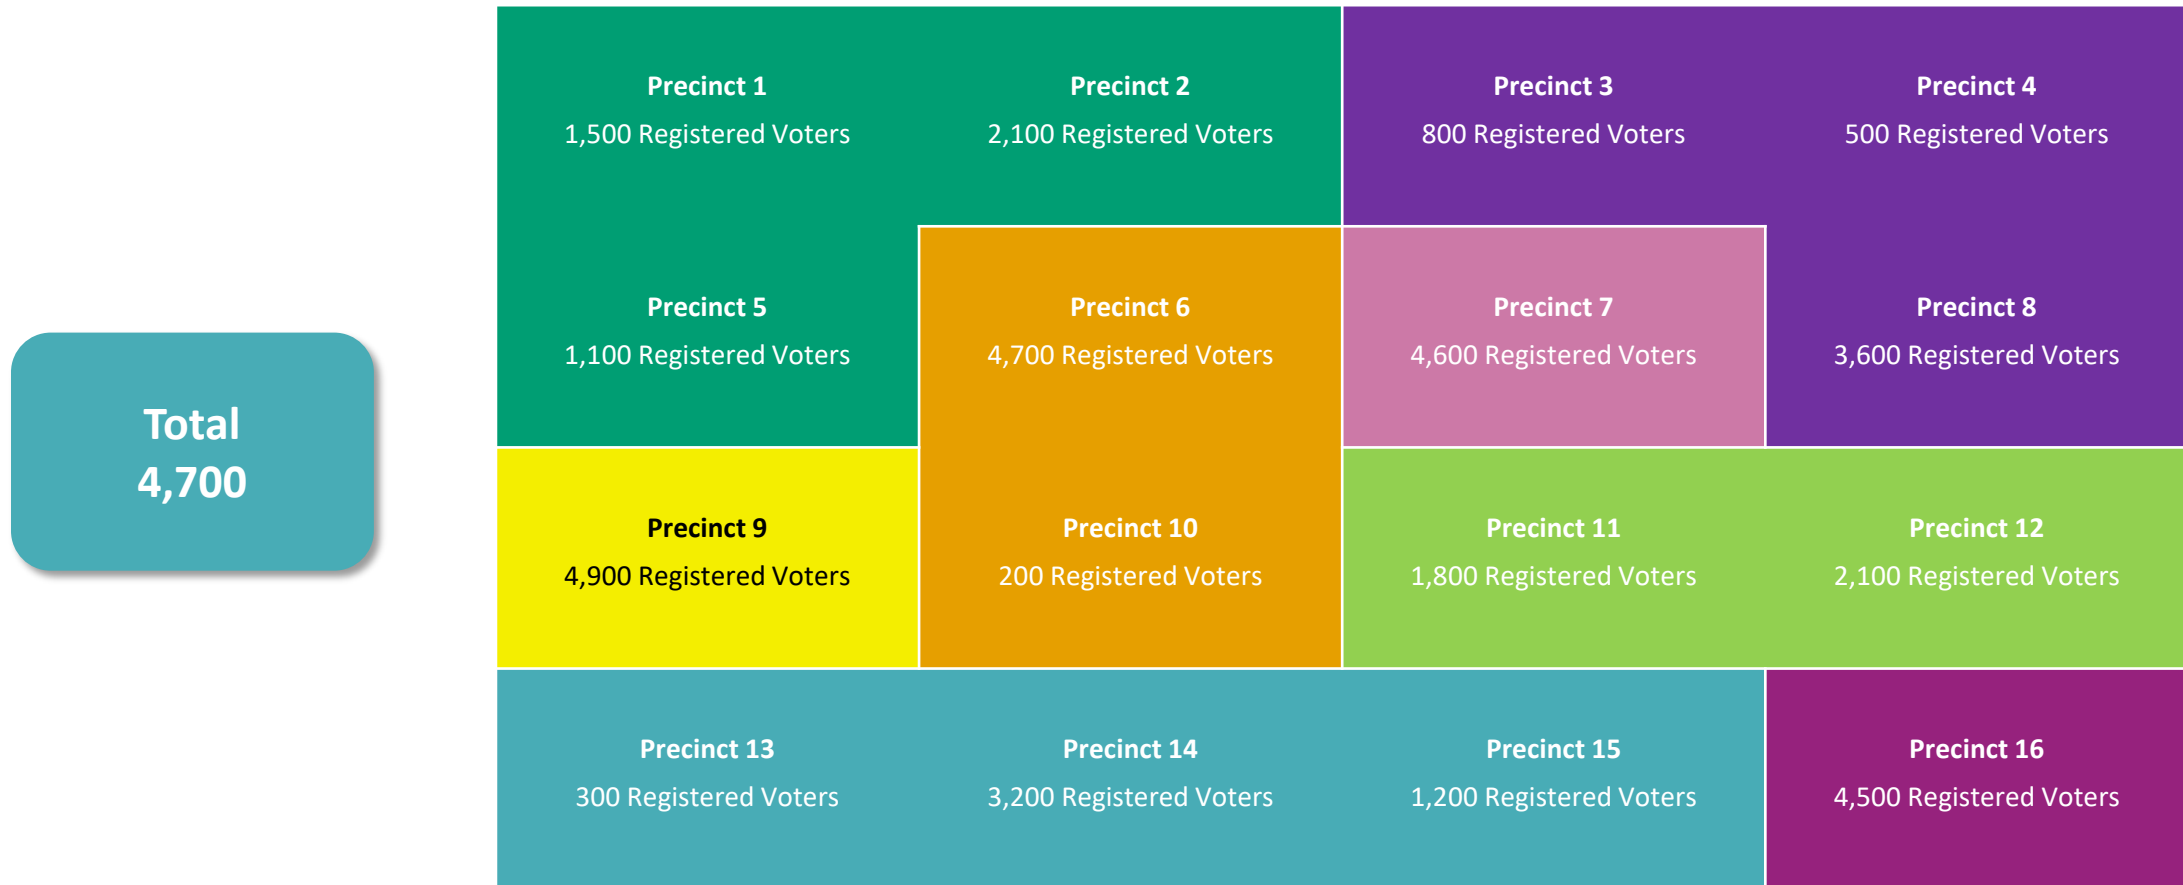

Population-Based Combination

**Total
4,900**

Precinct 1 1,500 Registered Voters	Precinct 2 2,100 Registered Voters	Precinct 3 800 Registered Voters	Precinct 4 500 Registered Voters
Precinct 5 1,100 Registered Voters	Precinct 6 4,700 Registered Voters	Precinct 7 4,600 Registered Voters	Precinct 8 3,600 Registered Voters
Precinct 9 4,900 Registered Voters	Precinct 10 200 Registered Voters	Precinct 11 1,800 Registered Voters	Precinct 12 2,100 Registered Voters
Precinct 13 300 Registered Voters	Precinct 14 3,200 Registered Voters	Precinct 15 1,200 Registered Voters	Precinct 16 4,500 Registered Voters

Population-Based Combination

Population-Based Combination

Population-Based Combination

**Total
4,500**

Population-Based Combination

Population-Based Combination

Population-Based Combination

Population-Based Combination

Total
County Election
Precincts:
16

Total
Combined
Precincts:
8

Total
Required
Polling Places:
8

Population-Based Combination

**Total
County Election
Precincts:
16**

**Total
Combined
Precincts:
8**

x 50% =

**Total
Required
Polling Places:
4**