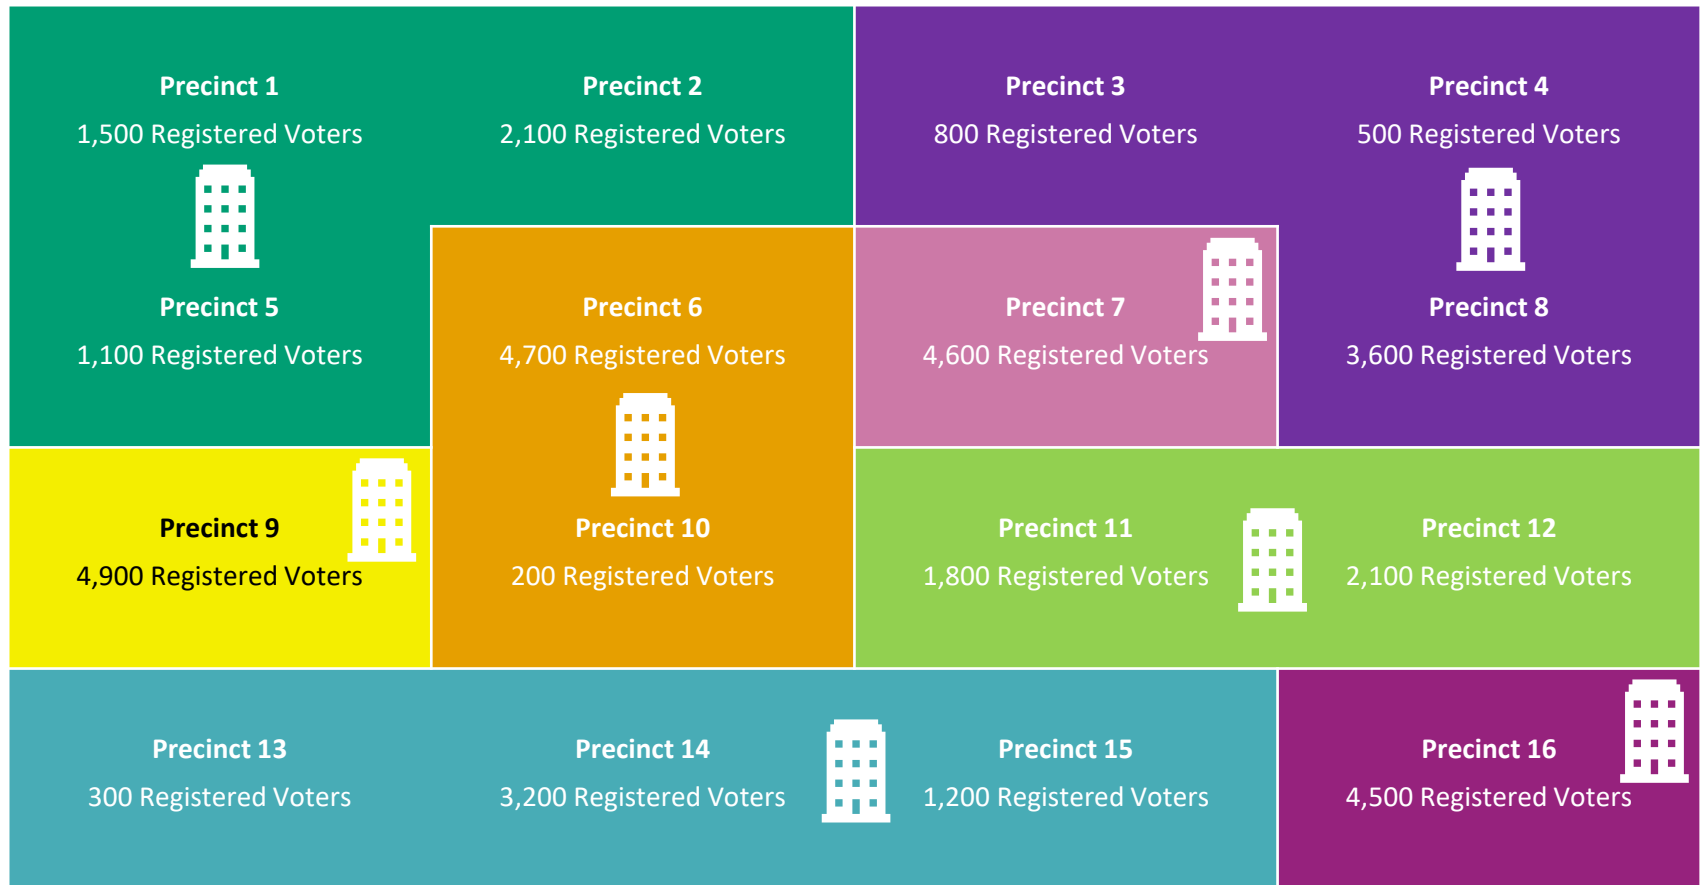

Population-Based Combination

**Total
4,700**

Precinct 1 1,500 Registered Voters	Precinct 2 2,100 Registered Voters	Precinct 3 800 Registered Voters	Precinct 4 500 Registered Voters
Precinct 5 1,100 Registered Voters	Precinct 6 4,700 Registered Voters	Precinct 7 4,600 Registered Voters	Precinct 8 3,600 Registered Voters
Precinct 9 4,900 Registered Voters	Precinct 10 200 Registered Voters	Precinct 11 1,800 Registered Voters	Precinct 12 2,100 Registered Voters
Precinct 13 300 Registered Voters	Precinct 14 3,200 Registered Voters	Precinct 15 1,200 Registered Voters	Precinct 16 4,500 Registered Voters

Population-Based Combination

**Total
4,900**

Precinct 1 1,500 Registered Voters	Precinct 2 2,100 Registered Voters	Precinct 3 800 Registered Voters	Precinct 4 500 Registered Voters
Precinct 5 1,100 Registered Voters	Precinct 6 4,700 Registered Voters	Precinct 7 4,600 Registered Voters	Precinct 8 3,600 Registered Voters
Precinct 9 4,900 Registered Voters	Precinct 10 200 Registered Voters	Precinct 11 1,800 Registered Voters	Precinct 12 2,100 Registered Voters
Precinct 13 300 Registered Voters	Precinct 14 3,200 Registered Voters	Precinct 15 1,200 Registered Voters	Precinct 16 4,500 Registered Voters

Population-Based Combination

Population-Based Combination

Population-Based Combination

**Total
4,500**

Population-Based Combination

Population-Based Combination

Population-Based Combination

Population-Based Combination

Total
County Election
Precincts:
16

Total
Combined
Precincts:
8

Total
Required
Polling Places:
8

Population-Based Combination

**Total
County Election
Precincts:
16**

**Total
Combined
Precincts:
8**

x 50% =

**Total
Required
Polling Places:
4**