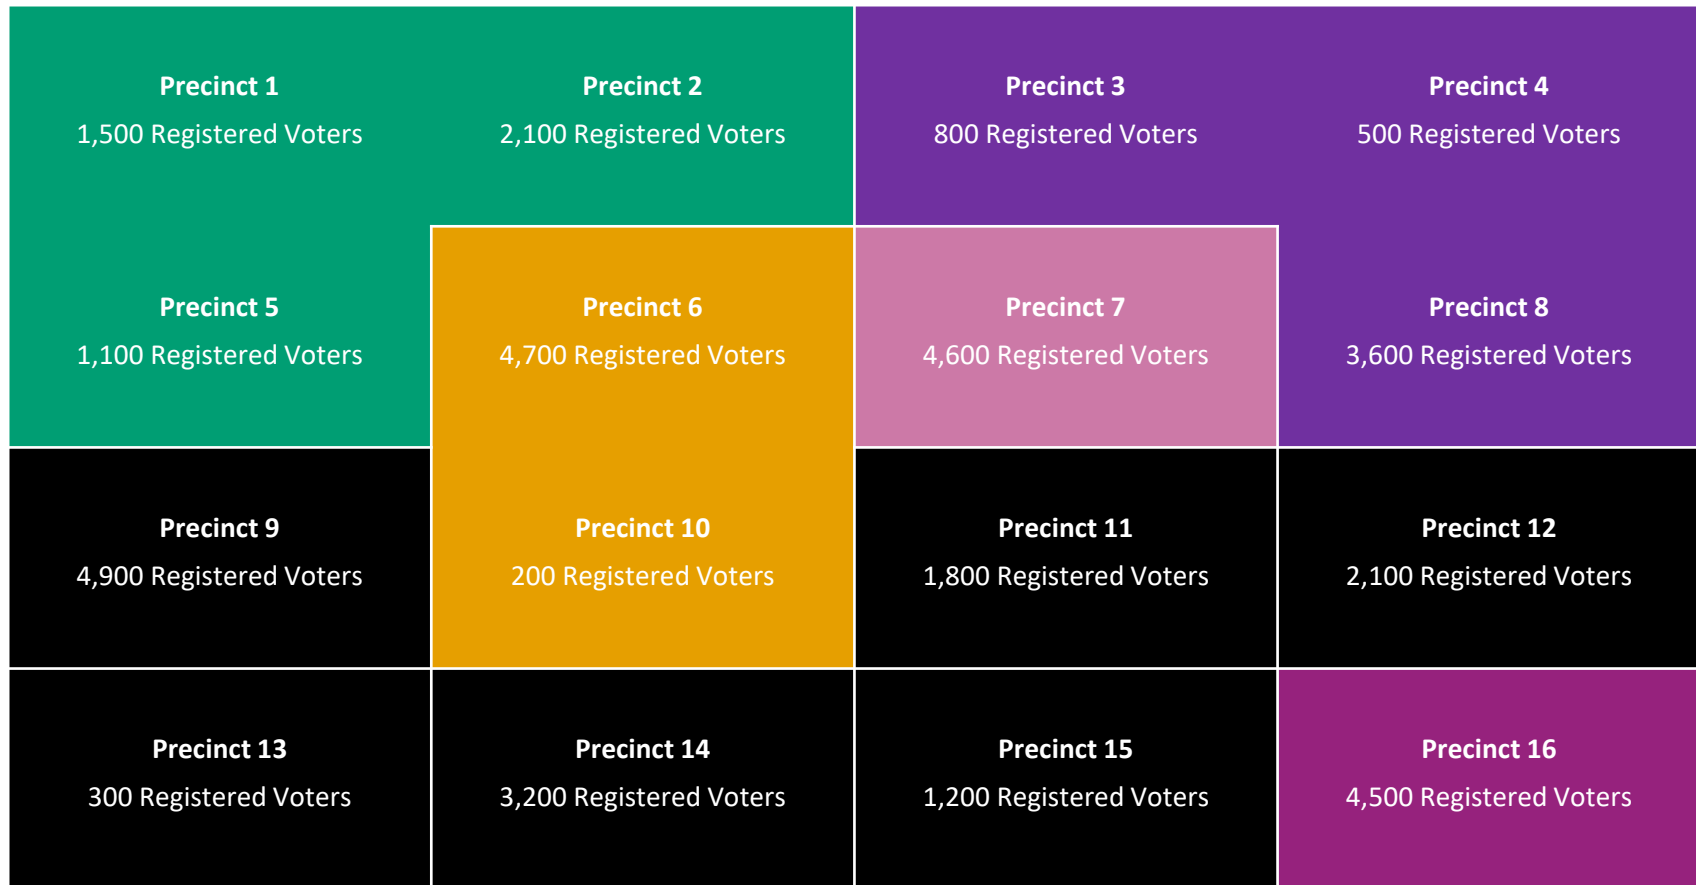

Population-Based Combination

**Total
4,900**

Precinct 1 1,500 Registered Voters	Precinct 2 2,100 Registered Voters	Precinct 3 800 Registered Voters	Precinct 4 500 Registered Voters
Precinct 5 1,100 Registered Voters	Precinct 6 4,700 Registered Voters	Precinct 7 4,600 Registered Voters	Precinct 8 3,600 Registered Voters
Precinct 9 4,900 Registered Voters	Precinct 10 200 Registered Voters	Precinct 11 1,800 Registered Voters	Precinct 12 2,100 Registered Voters
Precinct 13 300 Registered Voters	Precinct 14 3,200 Registered Voters	Precinct 15 1,200 Registered Voters	Precinct 16 4,500 Registered Voters

Population-Based Combination

Population-Based Combination

Population-Based Combination

**Total
4,500**

Population-Based Combination

Population-Based Combination

Population-Based Combination

Population-Based Combination

Total
County Election
Precincts:
16

Total
Combined
Precincts:
8

Total
Required
Polling Places:
8

Population-Based Combination

**Total
County Election
Precincts:
16**

**Total
Combined
Precincts:
8**

x 50% =

**Total
Required
Polling Places:
4**