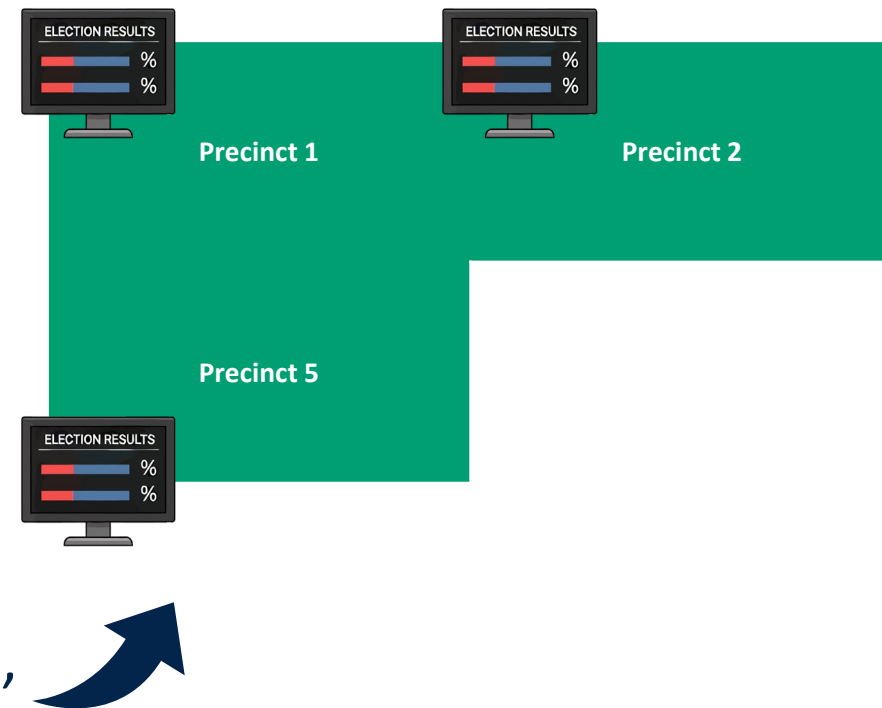

Countywide Polling Place Requirements

BEFORE:
100 Precincts

AFTER:
80 Combined/Consolidated Precincts

100 Polling Places

40 Polling Places

How This Was
Calculated:
 $80 \times 50\% = 40$

Texas Secretary of State
ELECTIONS DIVISION

Combination of Precincts

A Visual Representation

Combination of Precincts

- **Population-Based Combination**
 - A precinct with **fewer than 3,000** registered voters can be combined with one or more other precincts
 - Population limit of combined precinct is **5,000 registered voters**
 - Precincts must be **contiguous**, meaning they must share a common boundary
 - **Can be used** by countywide and precinct-based counties
- **Combination Due to No Suitable Polling Place**
 - If a precinct lacks a suitable building for a polling place, it **can be combined** with another precinct
 - Population limit of combined precinct is **10,000 registered voters**
 - Precincts must be **contiguous**, meaning they must share a common boundary
 - **Not an available method** of combination for countywide counties

Combination of Precincts

- Polling Places:
 - **Precinct-Based**—One polling place for combined precinct
 - **Countywide**—50% of number of precinct-based polling places
- One single set of workers, supplies, and equipment for the polling place for the combined precinct
- **Results are reported separately** for each precinct contained within the combined precinct
 - For example, if precincts 1, 2, and 5 are combined, report results for each precinct individually