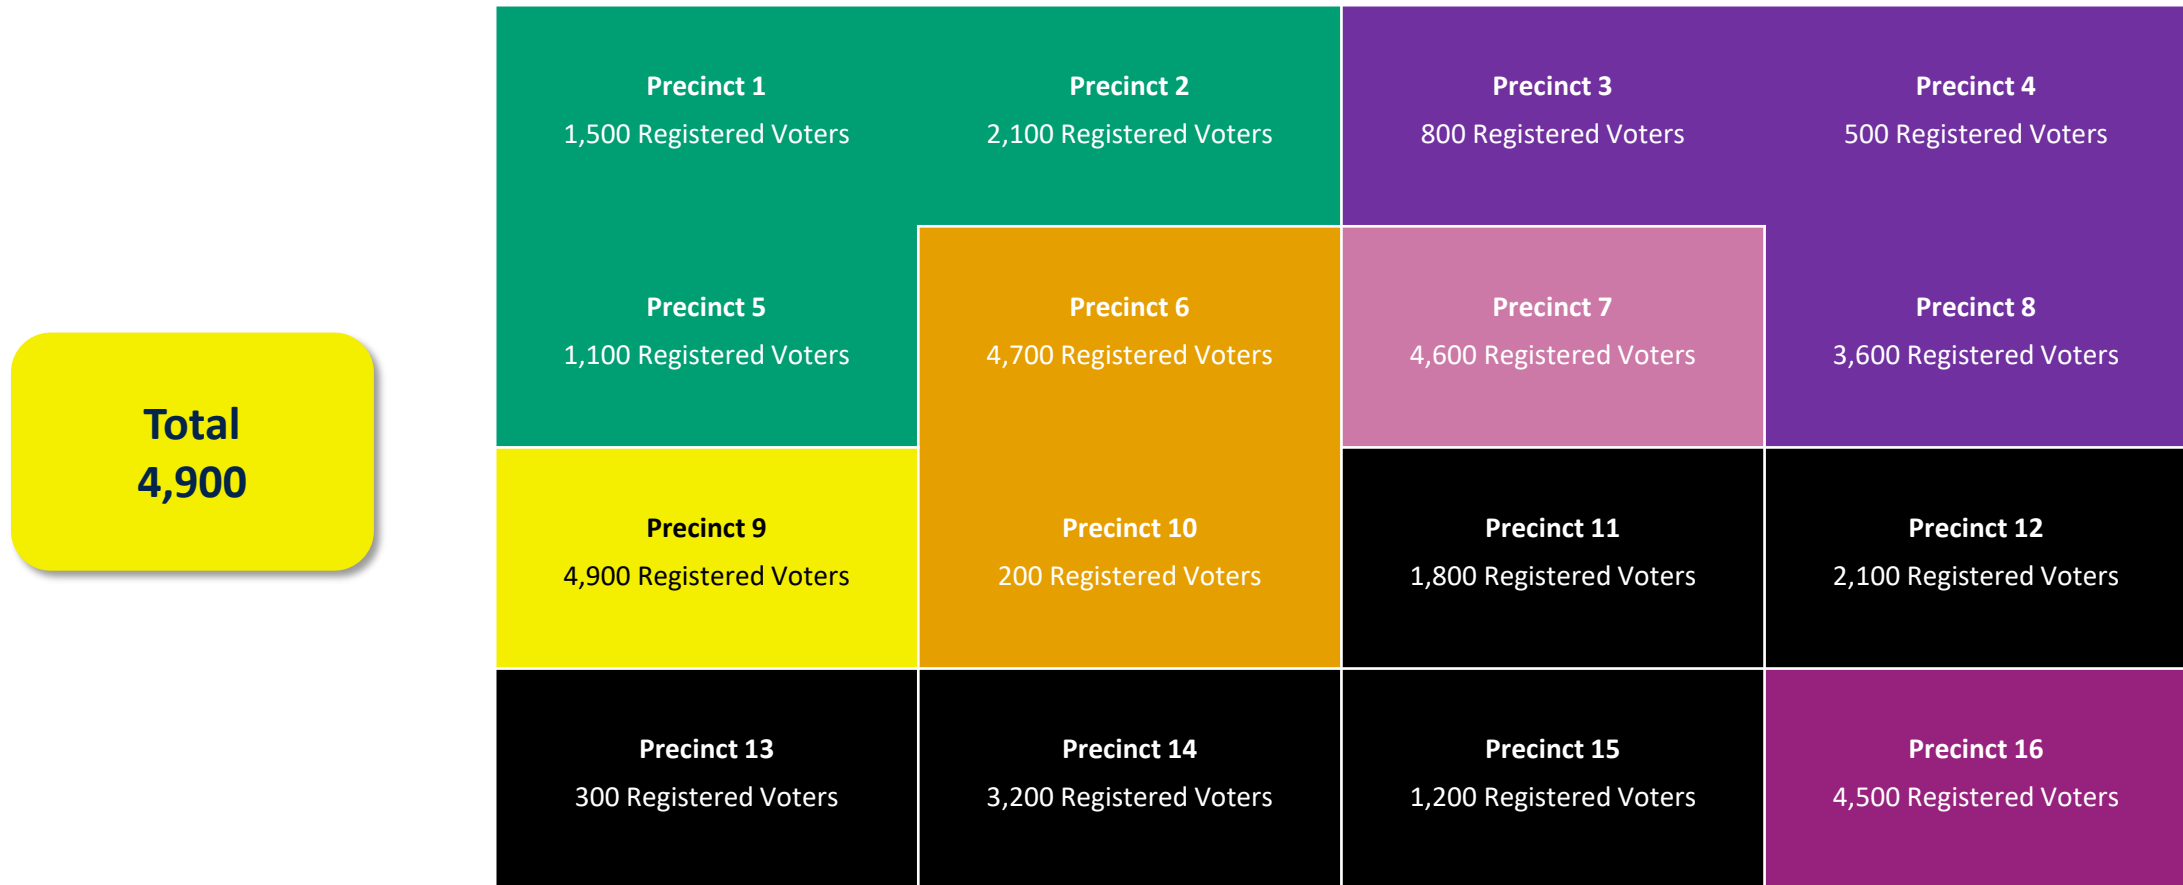

Population-Based Combination

**Total
4,900**

Precinct 1 1,500 Registered Voters	Precinct 2 2,100 Registered Voters	Precinct 3 800 Registered Voters	Precinct 4 500 Registered Voters
Precinct 5 1,100 Registered Voters	Precinct 6 4,700 Registered Voters	Precinct 7 4,600 Registered Voters	Precinct 8 3,600 Registered Voters
Precinct 9 4,900 Registered Voters	Precinct 10 200 Registered Voters	Precinct 11 1,800 Registered Voters	Precinct 12 2,100 Registered Voters
Precinct 13 300 Registered Voters	Precinct 14 3,200 Registered Voters	Precinct 15 1,200 Registered Voters	Precinct 16 4,500 Registered Voters

Population-Based Combination

Population-Based Combination

Population-Based Combination

**Total
4,500**

Population-Based Combination

Population-Based Combination

Population-Based Combination

Population-Based Combination

Total
County Election
Precincts:
16

Total
Combined
Precincts:
8

Total
Required
Polling Places:
8

Population-Based Combination

**Total
County Election
Precincts:
16**

**Total
Combined
Precincts:
8**

x 50% =

**Total
Required
Polling Places:
4**