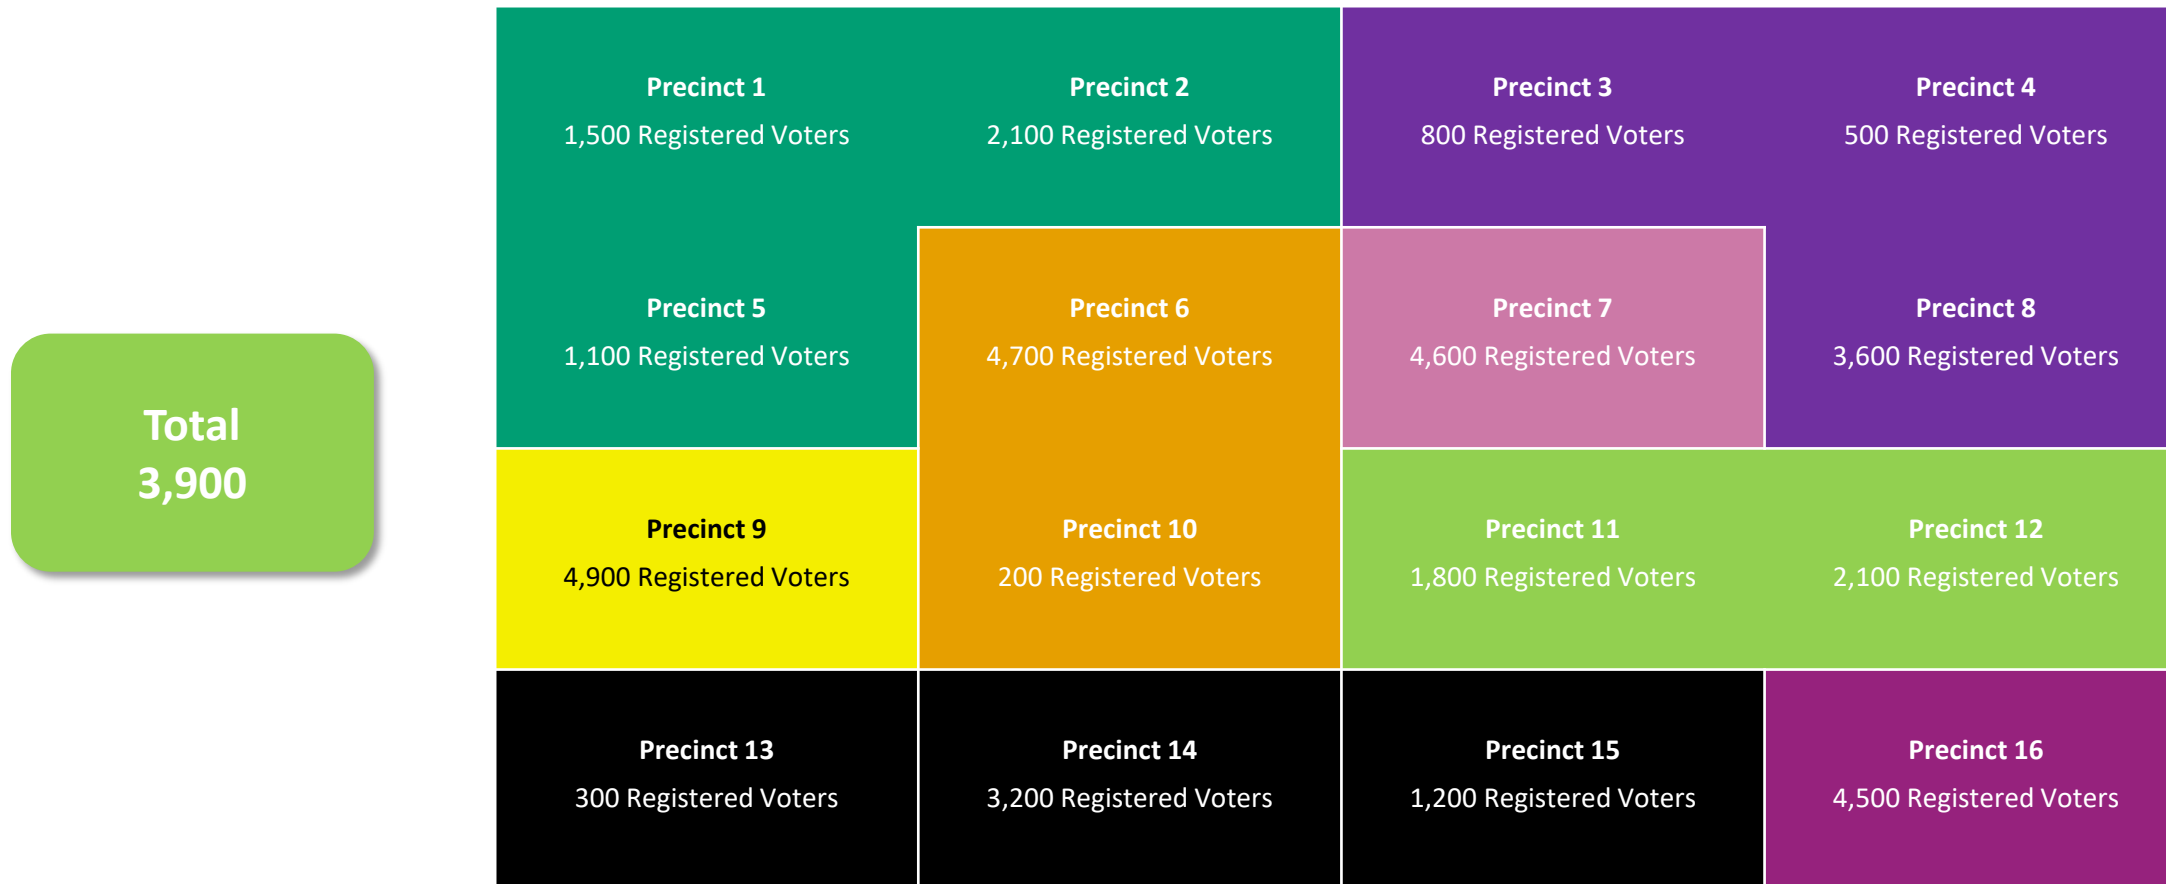

Population-Based Combination

**Total
4,900**

Precinct 1 1,500 Registered Voters	Precinct 2 2,100 Registered Voters	Precinct 3 800 Registered Voters	Precinct 4 500 Registered Voters
Precinct 5 1,100 Registered Voters	Precinct 6 4,700 Registered Voters	Precinct 7 4,600 Registered Voters	Precinct 8 3,600 Registered Voters
Precinct 9 4,900 Registered Voters	Precinct 10 200 Registered Voters	Precinct 11 1,800 Registered Voters	Precinct 12 2,100 Registered Voters
Precinct 13 300 Registered Voters	Precinct 14 3,200 Registered Voters	Precinct 15 1,200 Registered Voters	Precinct 16 4,500 Registered Voters

Population-Based Combination

Population-Based Combination

Population-Based Combination

**Total
4,500**

Population-Based Combination

Population-Based Combination

Population-Based Combination

Population-Based Combination

Total
County Election
Precincts:
16

Total
Combined
Precincts:
8

Total
Required
Polling Places:
8

Population-Based Combination

**Total
County Election
Precincts:
16**

**Total
Combined
Precincts:
8**

x 50% =

**Total
Required
Polling Places:
4**